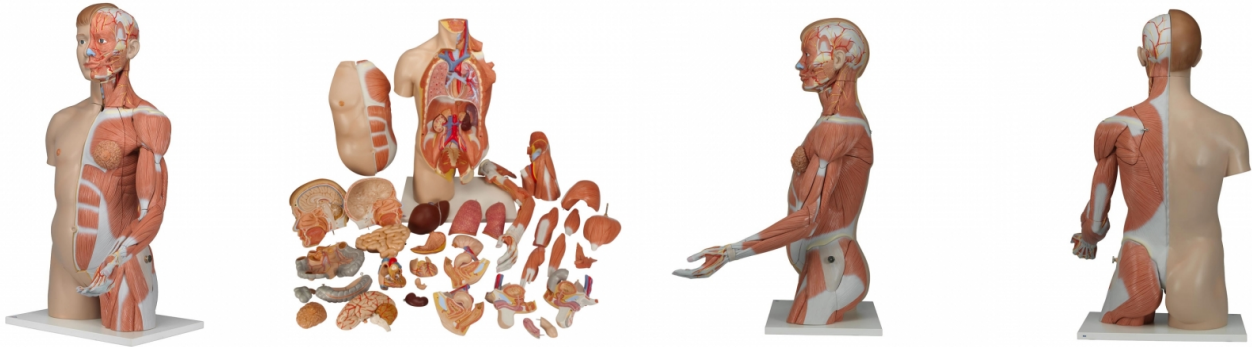

### Product information: Life-size Dual Sex Torso with Muscle Arm, 33-part

A feature of this life-size human torso that is unique worldwide is the removable 6-part muscle arm. The high-quality human torso model therefore fully represents the complete anatomy of the human upper body. The great detail of this deluxe torso makes it especially suitable for the high standards of medical school. The right half of the torso shows the skin, the left half the superficial and deeper muscles with nerves, vessels and bony structures. The versatility of this aesthetically designed human torso model is rounded off by the exact representation of the internal organs. The following parts of the deluxe torso model are removable:

- 2-part head
- Brain half
- Sternocleidomastoideus muscle
- 6-part muscle arm (removable Muscles: deltoid , biceps brachii, triceps brachii, palmaris longus with flexor carpi radialis, brachioradialis with extensor carpi radialis)
- Upper leg stump
- Chest/abdominal wall with detachable mammary gland
- Torso body
- 2 lungs
- 2-part heart
- Liver with gall bladder
- 2-part stomach
- Kidney half
- 4-part intestinal tract
- 3-part female genital insert with fetus
- 4-part male genital insert

This extremely detailed torso is supplied on base board. All the organs in this human torso are hand painted for a quality product. This great human anatomy educational tool and makes learning the location of the human organs easy. It is also supplied with the 3B Torso Guide. Key card in L/G/E/F/S/P/J).

**Weight** 22.8 kg **Dimensions** 90 cm