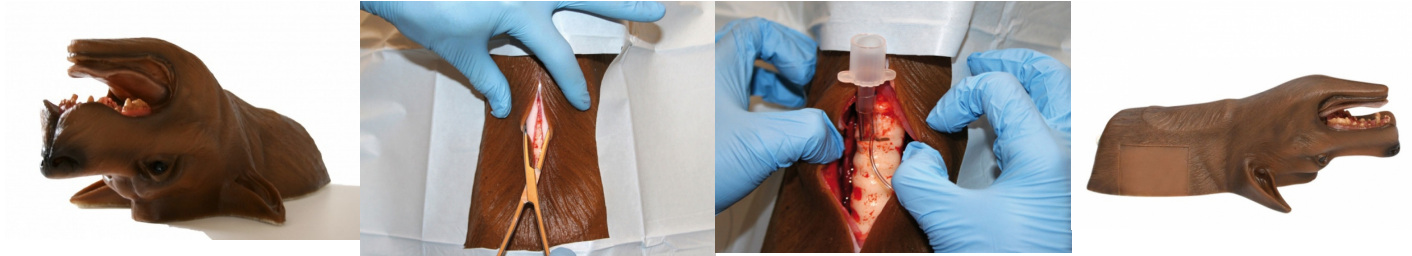

## Canine Tracheostomy Model

**Price inquiry:** +48 605999769, [kontakt@openmedis.pl](mailto:kontakt@openmedis.pl)

Product code: M01389

Trainer showing the head of a dog with neck, intended for learning tracheotomy and cricothyrotomy.

Notches can be made on skin coatings, tracheal rings ring-disc membrane. Phantom has three sets of exchangeable tracheas and skin and one artificial lung. The model has no artificial blood.